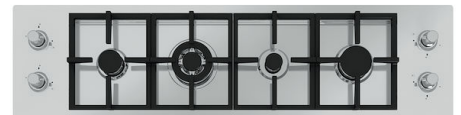

## Armored Sink 26" x 20" – U/M

Kitchen Sinks

Code: 1238 660

AISI 304 Stainless steel

Satin finish

Undermount

x cross bending for easy water draining

## FEATURES

**Diamond-shape bottom** The draining of water is an important feature in a sink, and it's always taken good care of in Foster products. In the bent-welded sinks, which would have a flat bottom, the proper draining is guaranteed by the elegant beveling, which helps the water flow.

## OPTIONAL ACCESSORIES

**Waste disposer throat**  
8669 043

**Grid**  
8100 402

**Stainless steel plate rack**  
8100 154  
\* only in combination with the accessory  
8644 034

**Chopping board (USA)**  
8644 034

## RECOMMENDED PAIRINGS

**Faucet Ponza**  
8497 025

**Faucet Sicilia**  
8485 005

**Quadra Line Cooktop 4 burners  
inLine**  
7217 942